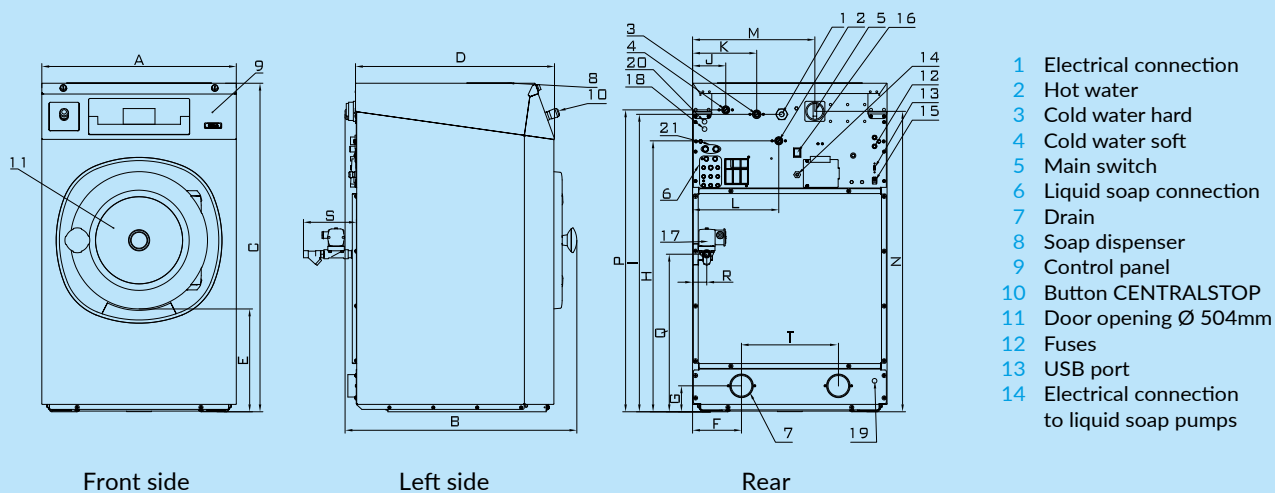

OPTIONS

- Coin or CPS (Central Payment) version
- Stainless steel front and side panels
- USB plug (on the back panel)
- Easy Soap - liquid soaps connection
- Liquid soap pumps
- Water recovery kit
- Steam heating version
- 3rd water inlet

ERGONOMICAL
CONSTRUCTION

LARGE DOOR
OPENING

LOW WATER
AND ENERGY
CONSUMPTION

GET AHEAD IN LAUNDRY 

TYPE		RX350	RX520
INNERDRUM			
Maximum capacity 1:9	kg	37	58
Capacity 1:10	kg	33	52
Volume	litres	332	520
Diameter	mm	914	914
DRUM SPEED			
Wash	rpm	38	38
Extraction	rpm	540	440
G-FACTOR			
		150	100
HEATING			
Electricity	kW	27	40,6
Steam	bar	1 - 8	1 - 8
Hot water	°C	90	90
Sound pressure level	dB (A)	< 65	< 65
Water valves connection	BSP	3/4"	1"
Water pressure	kPa	100-800	100-800
Rec. water pressure	kPa	300-500	300-500
Water inlet	l/min	66-188	183-518
Drain valve	outer Ø mm	2x76	2x76
Flow amount with drain valve	l/min	2x210	2x210
Steam valve connection	BSP	3/4"	3/4"
Steam pressure	kPa	100-800	100-800
DIMENSIONS			
Size H×W×D	mm	1500×1060×1030	1500×1060×1315
Net weight	kg	410	520
TRANSPORT DATA			
Packed H×W×D	mm	1625×1088×1060	1625×1088×1345
Gross weight	kg	425	535

DIMENSIONS

	A	B	C	D	E	F	G	H	I	J	K	L	M	N	P	Q	R	S	T	
RX350	1060	1030	1500	936	465	318	120	1326	1366	113	248	383	671	1349	1413	528	66	145	482	
RX520	1060	1315	1500	1221	465	318	120	1414	1374	88	223	363	671	1349	1332	528	66	145	482	
	width depth height																			